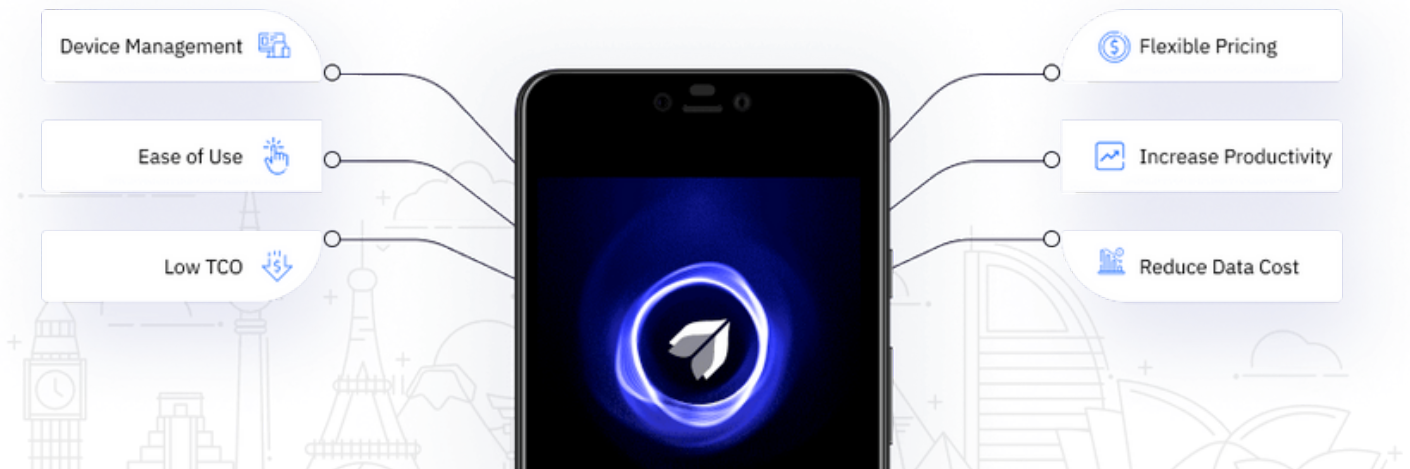

about

MDM

Mobile Device Management (MDM) is the administration of mobile devices via third-party software that has management and security features. This software enables the management and security of mobile devices remotely to easily manage your fleet of wireless devices.

WHY CHOOSE SCALEFUSION MDM?

SCALEFUSION | FEATURES

Easy Setup

We do the staging, kitting and activation for you

Customization

Select the colors, logo, wallpaper

Set Permissions

Eliminate apps you don't need and set permissions

Post-deployment

Update all devices at once in an easy dashboard

For more information

(888) 728-9473

sales@firstcallwireless.com