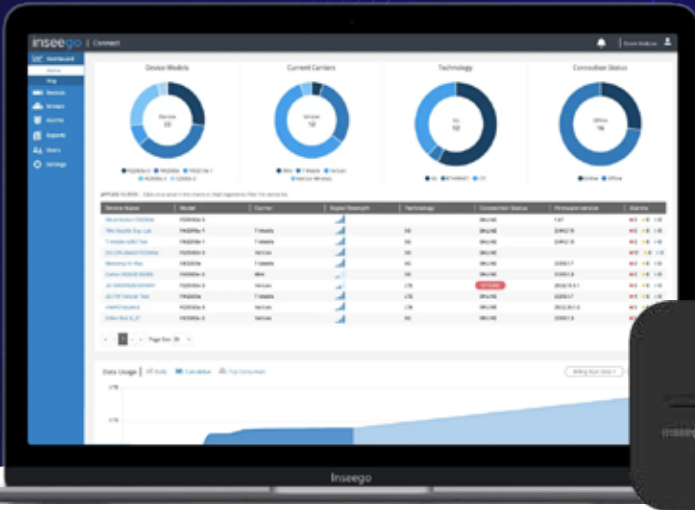

ADVANCED MDM SOFTWARE SOLUTION

Simplify, Secure, and Streamline

Compatible with
Inseego MiFi Hotspot

INSEEGO CONNECT ADVANCED

MSRP: $39.99

With an activation on a rate plan between $10 – $19.99

1 YEAR LICENSE = $20

Inseego Connect Advanced with any MiFi X PRO 5G or MiFi 2000 Hotspot Activation

FREE CUSTOMER SET-UP

Staging/Kitting and loading Hotspots into Inseego Connect included

With activation on a rate plan of $20 or higher

1 YEAR FOR FREE

Inseego Connect Advanced with any MiFi X PRO 5G or MiFi 2000 Hotspot Activation

FREE CUSTOMER SET-UP

Staging/Kitting and loading Hotspots into Inseego Connect included

HOW TO QUALIFY?

1. Partner Teaming lead must be registered to First Call Wireless prior to SIMs being activated
2. Inseego Connect must be activated at the time the hardware is ordered and SIM activated
3. Inseego Connect must be activated via [this link](#) (or QR code →) in order to qualify
4. The Rate Plan activated must be in line with promo rules.
5. After 1 year promo, renew at a rate: Advanced $39.99/year

Valid until 06/30/2024